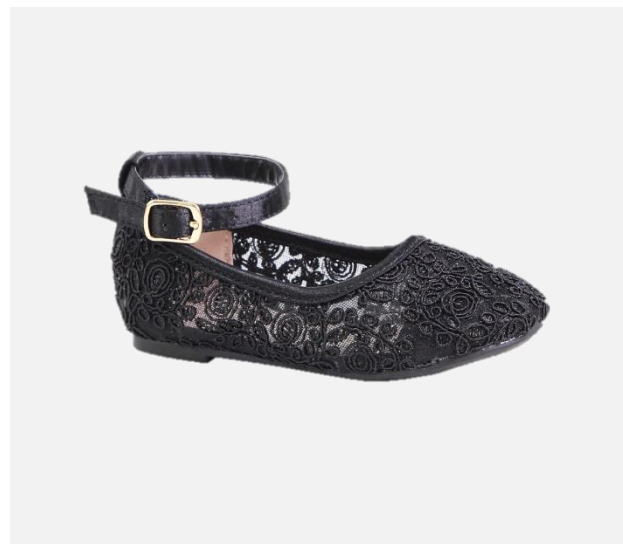

T-HARPER-53(Toddler) WHITE/ BLACK
Lace ballet flat with adjustable ankle strap. Comfort