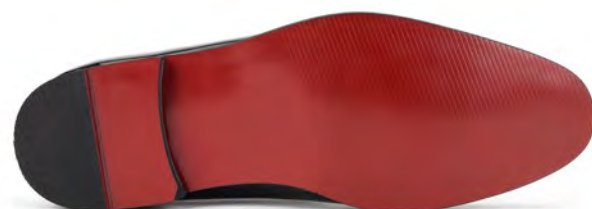

C-353 VELVET CHAIN LINK LOAFER

- SLIP-ON DRESS LOAFER
- CHAIN LINK DETAIL ON VAMP
- CUSHIONED INSOLE WITH FULLY LINED FOOTBED
- SLIP-RESISTANT RUBBER HEEL AND OUTSOLE
- FAUX VELVET UPPER / LEOPARD PATTERN AND TEXTURE

C-352 PATENT CHAIN LINK LOAFER

- SLIP-ON PATENT DRESS LOAFER
- CHAIN LINK DETAIL ON VAMP
- CUSHIONED INSOLE WITH FULLY LINED FOOTBED
- SLIP-RESISTANT RUBBER HEEL AND OUTSOLE
- HIGH POLISHED FINISH
- PATENT FAUX LEATHER UPPER