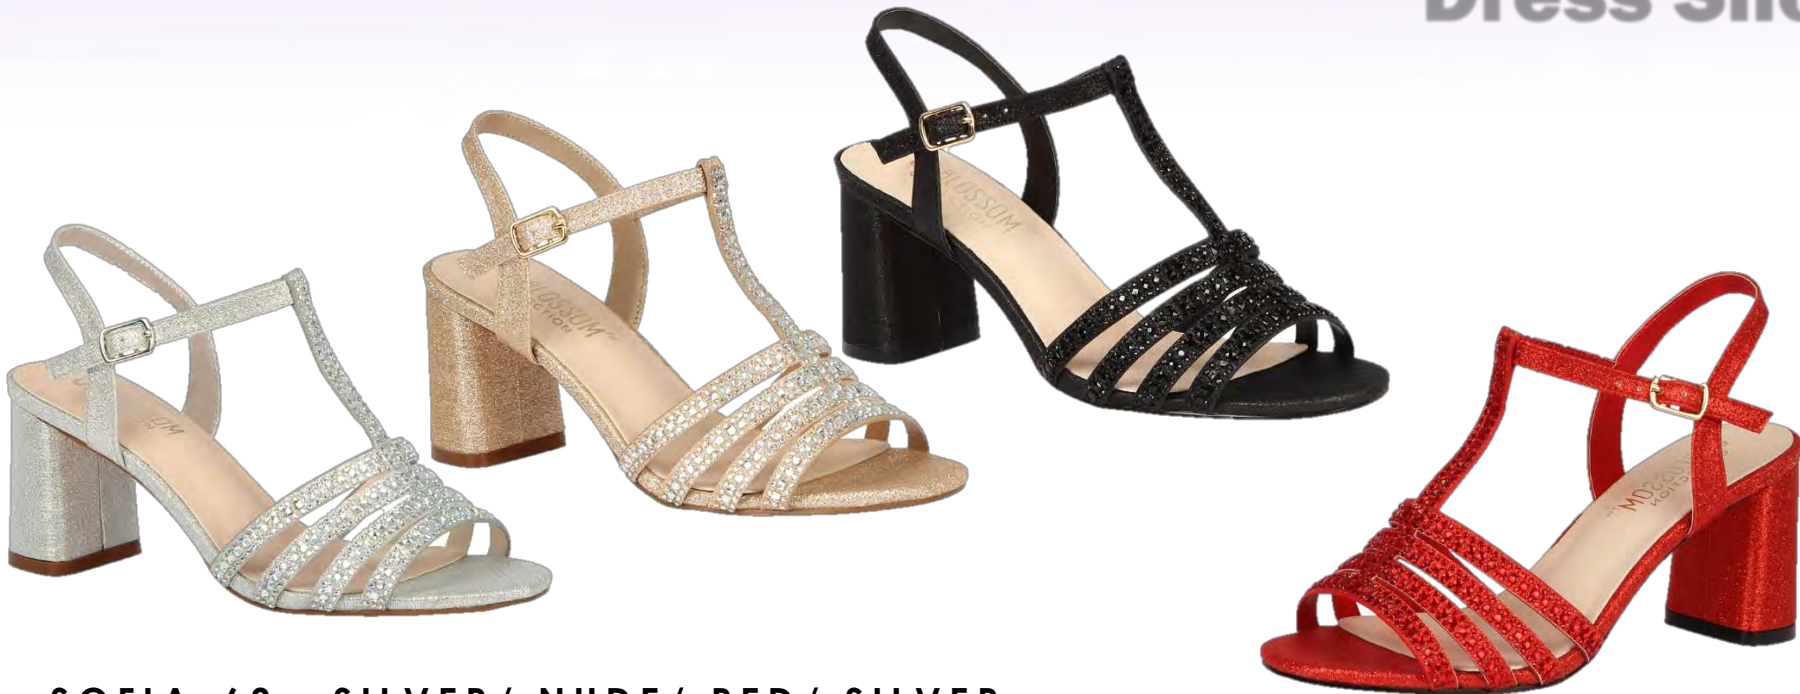

Dress Shoes

SOFIA-68 SILVER/ NUDE/ RED/ SILVER