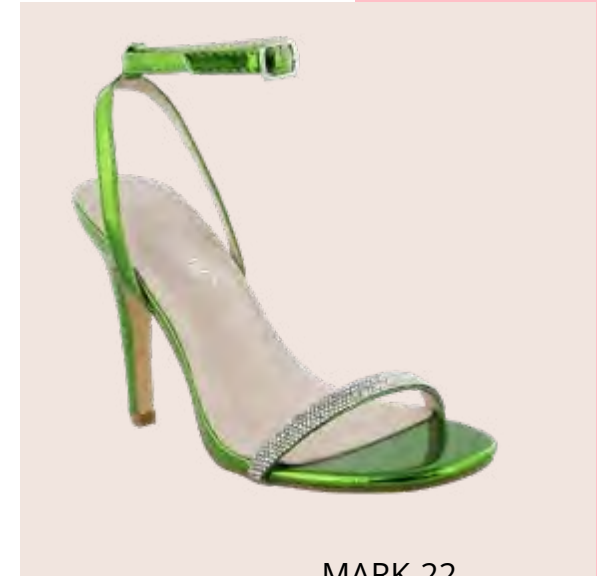

PEACE-10
Rose Gold

MARK-22
Green